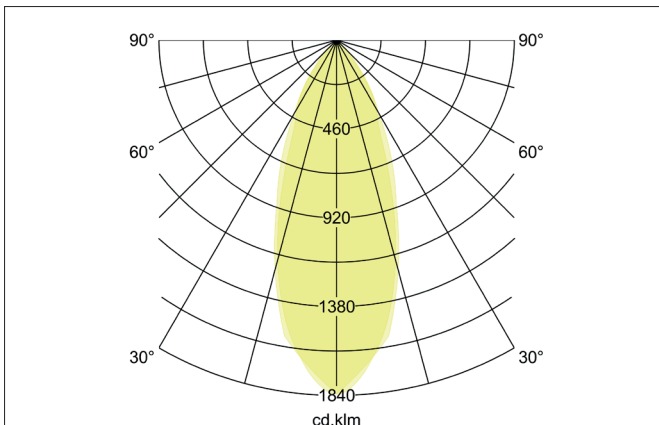

TIRREL-S LED recessed spot set, trailing-edge phase dimmable

Article no. 39144253

Light.
For Generations.**Tender**

LED recessed spot set, trailing-edge phase dimmable, Square. Toolless ceiling installation by installation springs. Ceiling cut-out Ø 68 mm, Installation depth 50 mm, Length 82 mm, Width 82 mm, Weight 0,176 kg, Reflector silver with rotationssymmetrical, deep, wide distributed light intensity. optimal light distribution due to a glass transparent cover. Luminous flux 680 lm, Power 1 x 6 W, Light colour warm white, Correlated color temprature (CCT) 3.000 K, Colour rendering index CRI > 80, Rated life time L70/B50 at 25 °C: 30.000 h, Housing material: Steel / Aluminium / Glass, Colour: White, Permissible ambient temperature (ta): -20 °C - +25 °C, Protection class (EN 61140): II, Degree of protection (DIN EN 60529): IP20, .With electronic driver, Trailing-edge phase dimmable.

Product Benefits

- LED recessed spot in square design made of solid aluminum.
 - with LED module 6 W (3,000 K) and dimmable converter trailing-edge phase.
- Ceiling cutout 68 mm, diameter 82 mm, installation depth 50 mm, IP20.
- Pivoting range 25°.
- Large color variation. Without visible snap ring.
- Classic, formally restrained design.
- In the same optics also in GX5,3 or GU10 version and as dimmable DALI set and as a loudspeaker.
- In addition, in the same surface structure and in the same color also available in round design.

Lighting technology	
Colour temperature	3.000 K
Light colour	White
Light output	Direct
Luminous flux	680 lm
System efficiency	113 lm/W
Colour rendering	CRI > 80
Reflector	High-gloss
Reflektorfarbe	silver
Beam angle	38°
Light sharing	Symmetric
Adjustable color temperature	No