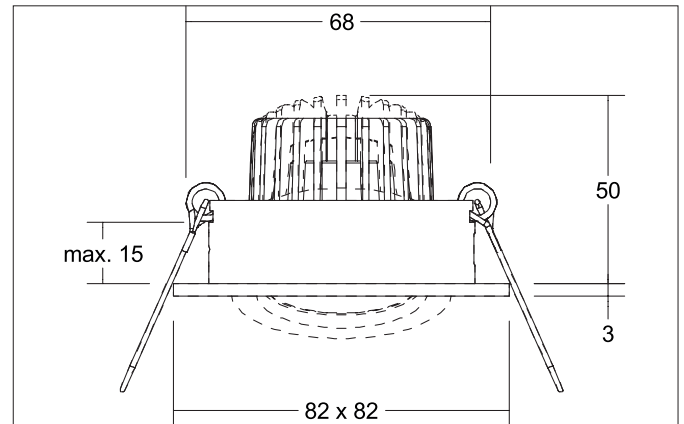

TIRREL-S LED recessed spot set, trailing-edge phase dimmable

Article no. 39144253

Light.
For Generations.**Tender**

LED recessed spot set, trailing-edge phase dimmable, Square. Toolless ceiling installation by installation springs. Ceiling cut-out Ø 68 mm, Installation depth 50 mm, Length 82 mm, Width 82 mm, Weight 0,176 kg, Reflector silver with rotationssymmetrical, deep, wide distributed light intensity. optimal light distribution due to a glass transparent cover. Luminous flux 680 lm, Power 1 x 6 W, Light colour warm white, Correlated color temprature (CCT) 3.000 K, Colour rendering index CRI > 80, Rated life time L70/B50 at 25 °C: 30.000 h, Housing material: Steel / Aluminium / Glass, Colour: White, Permissible ambient temperature (ta): -20 °C - +25 °C, Protection class (EN 61140): II, Degree of protection (DIN EN 60529): IP20, .With electronic driver, Trailing-edge phase dimmable.

Product Benefits

- LED recessed spot in square design made of solid aluminum.
 - with LED module 6 W (3,000 K) and dimmable converter trailing-edge phase.
- Ceiling cutout 68 mm, diameter 82 mm, installation depth 50 mm, IP20.
- Pivoting range 25°.
- Large color variation. Without visible snap ring.
- Classic, formally restrained design.
- In the same optics also in GX5,3 or GU10 version and as dimmable DALI set and as a loudspeaker.
- In addition, in the same surface structure and in the same color also available in round design.

TIRREL-S LED recessed spot set, trailing-edge phase dimmable

Article no. 39144253

Light.
For Generations.

Article data	
Article no.	39144253
GTIN	4251433950509
Series name	TIRREL-S
Short description	LED recessed spot set, trailing-edge phase dimmable
Material	Steel / Aluminium / Glass
Colour	White
Type of surface	Matt
Shape	Square
Built-in diameter	68 mm
Installation depth	50 mm
Length	82 mm
Width	82 mm
Height	3 mm
Weight	0.176 kg